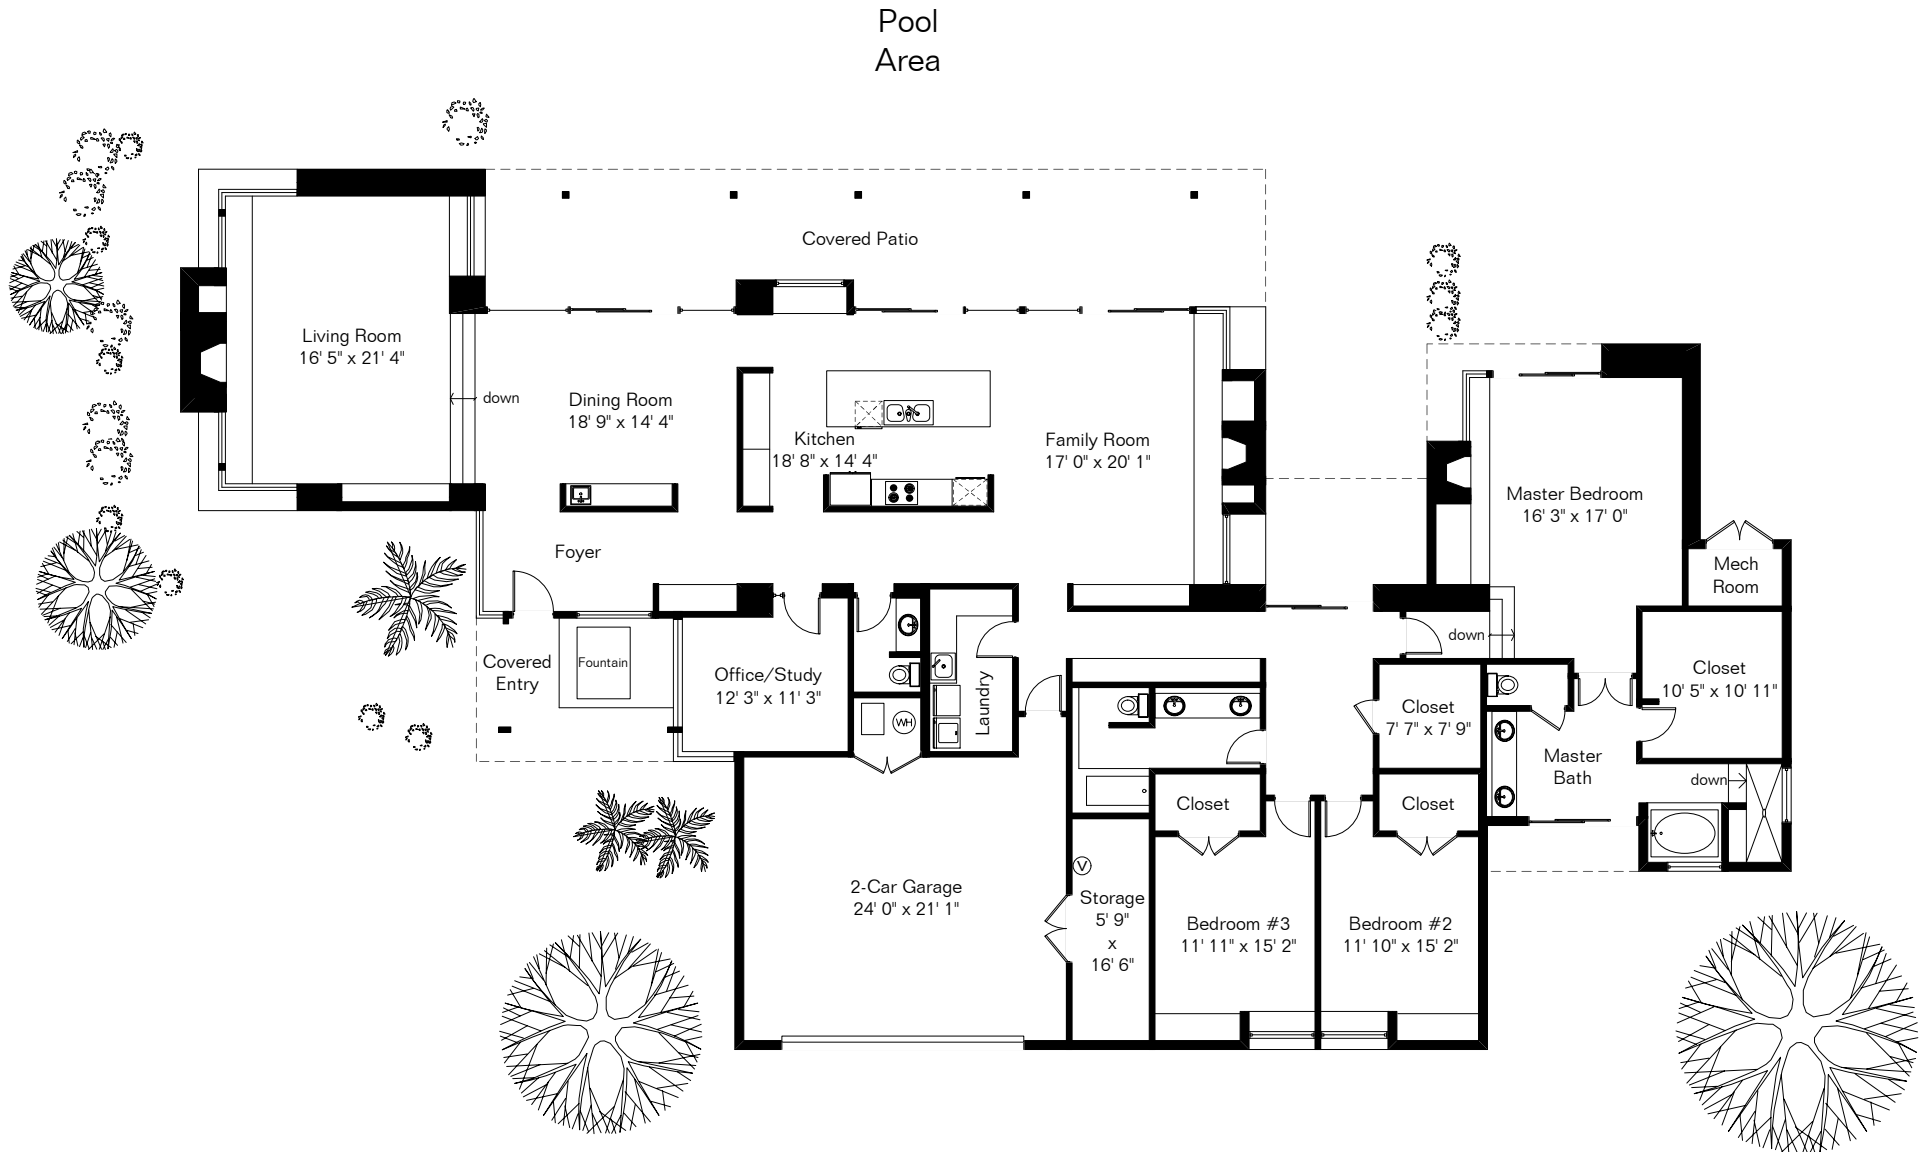

The square footages and room size information are deemed to be reliable but are not guaranteed and should be independently verified. This drawing is for marketing purposes only.

5121 N Camino Sumo

Site Visit February 2024

0 ft. 6 ft. 10 ft. 20 ft.

Living Area 3,852 Sq Ft
Garage 675 Sq Ft

Copyright 2024 Floor Plans First! LLC
All Rights Reserved.

Floor Plans First!
See the Floor Plan First!

FloorPlansFirst.com
(520) 881-1500